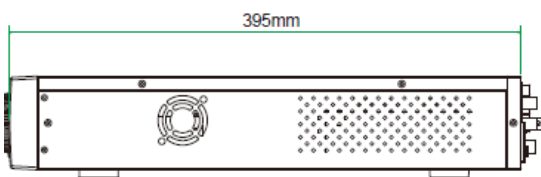

Dimensions

NEW

Specifications

ECOR HD Series	ECOR HD 4X1	ECOR HD 8X1	ECOR HD 16X1
HD or WD1 Video In	x 4 on BNC	x 8 on BNC	x 16 on BNC
Video Out	HDMI x 1 / VGA x 1 / CVBS x 1		
Recording Rate/Resolution	NTSC 120fps@720p; PAL 100fps@720p	NTSC 240fps@720p; PAL 200fps@720p	NTSC 240fps@720p; PAL 200fps@720p
Playback Rate/Resolution	NTSC 120fps@720p; PAL 100fps@720p	NTSC 240fps@720p; PAL 200fps@720p	NTSC 240fps@720p; PAL 200fps@720p
Compression Format	H.264		
Operating System	Linux® embedded		
Audion In/Out	4 In / 2 Out	8 In / 2 Out	16 In / 1 Out
Alarm In/Out	4 In / 1 Out	8 In / 2 Out	16 In / 2 Out
Internal Storage	3.5" HDD x 1 (max 4TB)	3.5" HDD x 6 (max 24TB)	3.5" HDD x 6 (max 24TB)
External Storage	N/A	N/A	eSATA x 1
RAID	N/A		
Built-in slim DVD burner	N/A		
Network/Protocols	10/100/1000 Ethernet x 1/TCP-IP / DHCP / PPPoE / DDNS / SMTP / NTP *4X1; 8X1 10/100 Ethernet		
USB	USB 2.0 x 2		
RS-232/RS-485	0 / 1		
Configuration Method	OSD UI / Webpage		
Mobile Viewing	iOS, Android		
Pentaplex Operation	Simultaneous Live, Recording, Playback, Archive and Remote viewing		
Dual Streaming	Yes		
Recording Mode	Manual, Schedule, Event		
Playback Search	Date/Time search		
Video Pause	Yes		
Video Loss Detection	Yes		
Motion Detection	Yes		
Event Log	Yes		
Watch dog timer	Yes		
Schedule settings	Yes		
User Access	2 Levels of user access		
PTZ protocols supported	Pelco D, Pelco P, Samsung, Transparent		
Power Source	12V 2A	100-240 VAC~	100-240 VAC~
Power Consumption	24W max.	150W max.	150W max.
Operating Temp.	0°C~40°C / 32°F~104°F		
Dimensions (W x D x H)	395 x 430 x 79.5 mm / 15.6" x 16.9" x 3.2"		
Weight	6.0kgs / 13.23lbs (without HDDs)		
Certificates	CE, FCC,UL		