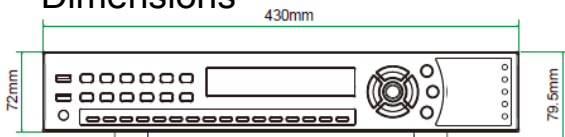

Dimensions

NEW

Specifications

ECOR HD Series	ECOR HD 4X1	ECOR HD 8X1	ECOR HD 16X1
HD or WD1 Video In	x 4 on BNC	x 8 on BNC	x 16 on BNC
Video Out	HDMI x 1 / VGA x 1 / CVBS x 1		
Recording Rate/Resolution	NTSC 120fps@720p; PAL 100fps@720p	NTSC 240fps@720p; PAL 200fps@720p	NTSC 240fps@720p; PAL 200fps@720p
Playback Rate/Resolution	NTSC 120fps@720p; PAL 100fps@720p	NTSC 240fps@720p; PAL 200fps@720p	NTSC 240fps@720p; PAL 200fps@720p
Compression Format	H.264		
Operating System	Linux® embedded		
Audion In/Out	4 In / 2 Out	8 In / 2 Out	16 In / 1 Out
Alarm In/Out	4 In / 1 Out	8 In / 2 Out	16 In / 2 Out
Internal Storage	3.5" HDD x 1 (max 4TB)	3.5" HDD x 6 (max 24TB)	3.5" HDD x 6 (max 24TB)
External Storage	N/A	N/A	eSATA x 1
RAID	N/A		
Built-in slim DVD burner	N/A		
Network/Protocols	10/100/1000 Ethernet x 1/TCP-IP / DHCP / PPPoE / DDNS / SMTP / NTP *4X1; 8X1 10/100 Ethernet		
USB	USB 2.0 x 2		
RS-232/RS-485	0 / 1		
Configuration Method	OSD UI / Webpage		
Mobile Viewing	iOS, Android		
Pentaplex Operation	Simultaneous Live, Recording, Playback, Archive and Remote viewing		
Dual Streaming	Yes		
Recording Mode	Manual, Schedule, Event		
Playback Search	Date/Time search		
Video Pause	Yes		
Video Loss Detection	Yes		
Motion Detection	Yes		
Event Log	Yes		
Watch dog timer	Yes		
Schedule settings	Yes		
User Access	2 Levels of user access		
PTZ protocols supported	Pelco D, Pelco P, Samsung, Transparent		
Power Source	12V 2A	100-240 VAC~	100-240 VAC~
Power Consumption	24W max.	150W max.	150W max.
Operating Temp.	0°C~40°C / 32°F~104°F		
Dimensions (W x D x H)	395 x 430 x 79.5 mm / 15.6" x 16.9" x 3.2"		
Weight	6.0kgs / 13.23lbs (without HDDs)		
Certificates	CE, FCC,UL		